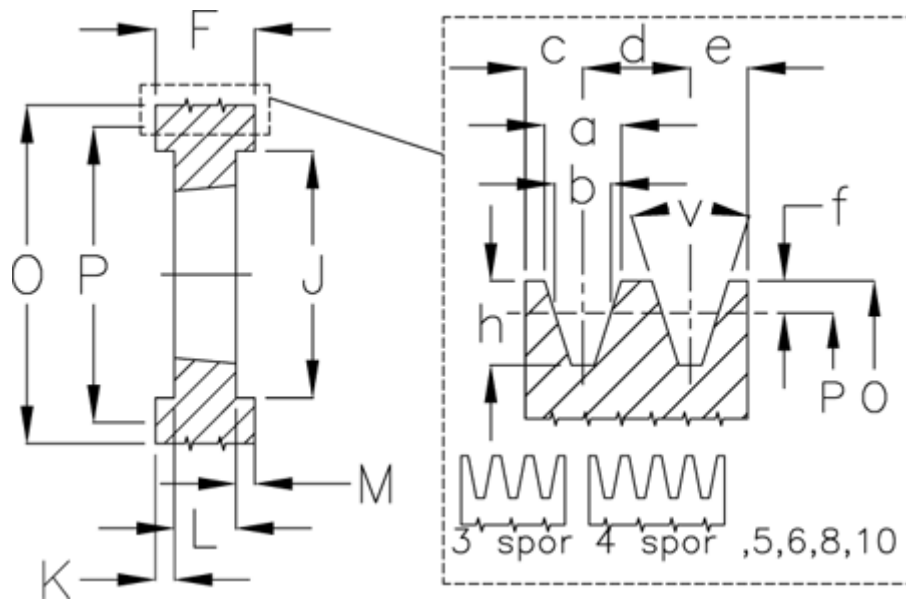

Article number: 604112031510

Description: V-belt pulley SPC 315/10 TL4545

Measures

a	= 22.0	For bush	= 4545	O	= 324.6
b	= 19.0	h	= 23.8	P	= 315
Bush ζ max	= 110	J	= 259	Type	= SPC
c	= 17.0	K	= 75	v	= 34 degrees
d	= 25.5	L	= 114		
e	= 17.0	m	= 75.0		
f	= 4.8	N	= -		
F	= 264	Number of ribs	= 10		